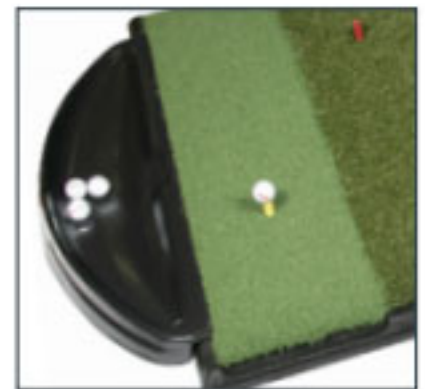

## NAGIC MAT SYSTEM

- **A** - Semi-circular plastic ball tray
- **B** - Tee-up mat 30mm x 120mm
- **C** - De-luxe fairway/rough area 30mm x 120mm
- **D** - Shock resistant stance mat 120mm x 180mm
- Classic anti-shock base 129mm x 189mm
- Can be used as a left or right-handed mat

## TEE-LINE TURF

Tee grass is the very latest non-infill high density nylon PA/PP mixed yarn artificial grass designed for tee areas and practice hitting zones

- Ideal for indoor and outdoor use
- Minimum purchase size 2m x 1m x 2sqm
- Manufactured to either 2m or 4m width
- Standard roll length is 10m

## BALL TRAYS

- Black crumb ball tray
- Made from reconstructed car tyres
- Capacity 50 balls

- Semi-circular plastic ball tray
- Capacity 50 balls with drainage holes

- Square plastic ball tray
- Capacity 100 balls with drainage holes