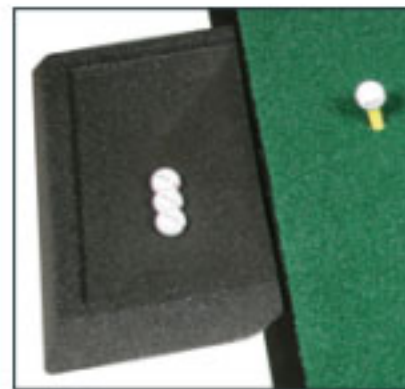

## NAGIC MAT SYSTEM

- **A** - Semi-circular plastic ball tray
- **B** - Tee-up mat 30mm x 120mm
- **C** - De-luxe fairway/rough area 30mm x 120mm
- **D** - Shock resistant stance mat 120mm x 180mm
- Classic anti-shock base 129mm x 189mm
- Can be used as a left or right-handed mat

## TEE-LINE TURF

Tee grass is the very latest non-infill high density nylon PA/PP mixed yarn artificial grass designed for tee areas and practice hitting zones

- Ideal for indoor and outdoor use
- Minimum purchase size 2m x 1m x 2sqm
- Manufactured to either 2m or 4m width
- Standard roll length is 10m

## BALL TRAYS

- Black crumb ball tray
- Made from reconstructed car tyres
- Capacity 50 balls

- Semi-circular plastic ball tray
- Capacity 50 balls with drainage holes

- Square plastic ball tray
- Capacity 100 balls with drainage holes