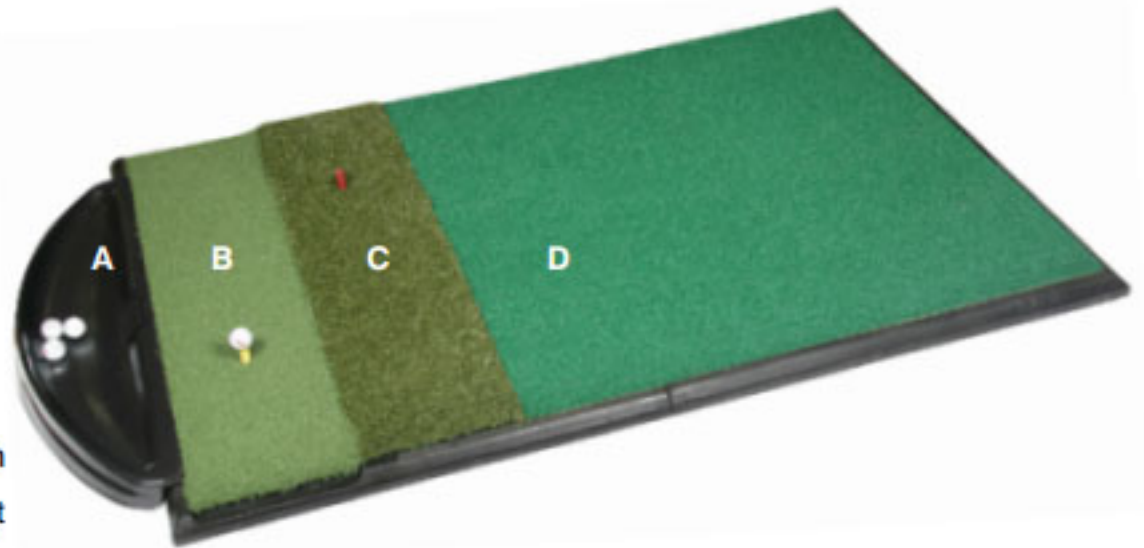

## NAGIC MAT SYSTEM

- **A** - Semi-circular plastic ball tray
- **B** - Tee-up mat 30mm x 120mm
- **C** - De-luxe fairway/rough area 30mm x 120mm
- **D** - Shock resistant stance mat 120mm x 180mm
- Classic anti-shock base 129mm x 189mm
- Can be used as a left or right-handed mat

## TEE-LINE TURF

Tee grass is the very latest non-infill high density nylon PA/PP mixed yarn artificial grass designed for tee areas and practice hitting zones

- Ideal for indoor and outdoor use
- Minimum purchase size 2m x 1m x 2sqm
- Manufactured to either 2m or 4m width
- Standard roll length is 10m

## BALL TRAYS

- Black crumb ball tray
- Made from reconstructed car tyres
- Capacity 50 balls

- Semi-circular plastic ball tray
- Capacity 50 balls with drainage holes

- Square plastic ball tray
- Capacity 100 balls with drainage holes