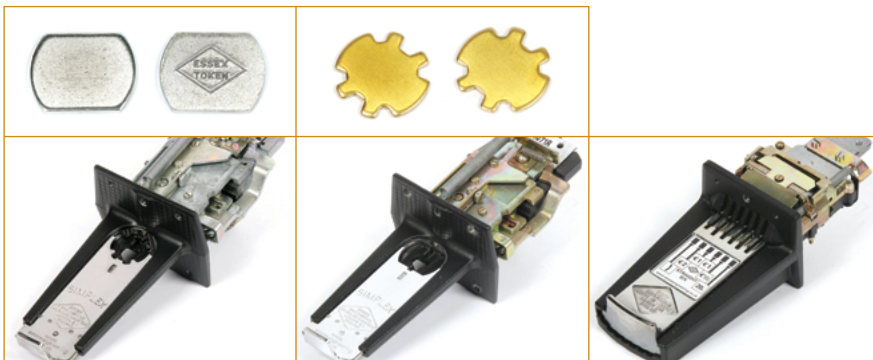

Ball Dispensers

MANUAL DISPENSER

- “NO POWER, NO PROBLEM”
- 3,000 ball capacity
- Reliable and simple to operate and maintain
- Magnelis steel construction
- Token or coin operated
- Adjustable ball drop between 25 and 35
- Front loading lid
- **Manufactured in the UK** 

Specifications

Dimensions:

0.62m(w) x 0.62m(d) x 1.2m(h)

Weight: 80 kilos (empty)

« **Replacement dispenser parts available from stock**

Badcock Services Ltd., Unit 2 Dray Corner Industrial Centre, Four Oaks Road, Headcorn, Kent TN27 9PB
Call: +44 (0)1622 891 717